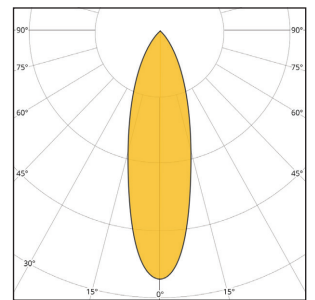

ROUND:

BEAM:

REGULAR BEAM