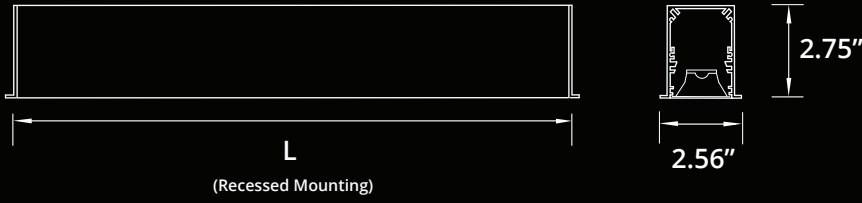

FEATURES:

- ✓ Architectural linear luminaire with direct distribution.
- ✓ Light source: 11" LED Modular Board.
- ✓ Dark Optic provides superior lighting distribution with precise low glare illumination.
- ✓ Offered with Regular 50°/10UGR, Flood 80°/15UGR or Asymmetric beam angle.
- ✓ Available for row mounted installations in various lengths.
- ✓ Suitable for Recessed installation into drywall or T-Bar.
- ✓ Extruded aluminum body comes with White, Black or Grey finish.
- ✓ Also available with custom color options.
- ✓ LED's are rated for 60,000hrs. L80 with +90CRI.
- ✓ Has a proven record in office, commercial and retail installations.
- ✓ Custom modifications are available.
- ✓ ED luminaires are certified to CSA and UL Standards. **reinventlight**

LUMEN OUTPUT W/Ft:

Watts	30K	35K	40K
5W	610 lm	625 lm	640 lm
7W	855 lm	875 lm	895 lm
10W	1225lm	1250 lm	1275 lm

Project:

Type:

Specifications are subject to change without notice. Every effort has been made for accuracy and errors are unintentional.

SIZE:

Size	L(CUTOUT)	L1(T-BAR)	LED Strips
1 Feet	11.186 Inch	11.750 Inch	1x11"
2 Feet	22.200 Inch	23.750 Inch	2x11"
3 Feet	33.214 Inch	35.750 Inch	3x11"
4 Feet	44.228 Inch	47.750 Inch	4x11"
5 Feet	55.242 Inch	59.750 Inch	5x11"
6 Feet	66.256 Inch	71.750 Inch	6x11"
7 Feet	77.098 Inch	83.750 Inch	7x11"
8 Feet	88.112 Inch	95.750 Inch	8x11"