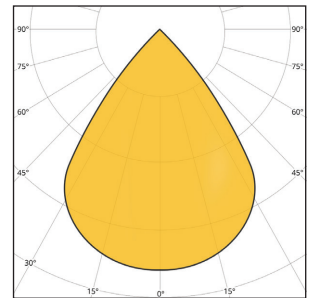

SIZE:

Size	L(CUTOUT)	L1(T-BAR)	LED Strips
1 Feet	11.186 Inch	11.750 Inch	1x11"
2 Feet	22.200 Inch	23.750 Inch	2x11"
3 Feet	33.214 Inch	35.750 Inch	3x11"
4 Feet	44.228 Inch	47.750 Inch	4x11"
5 Feet	55.242 Inch	59.750 Inch	5x11"
6 Feet	66.256 Inch	71.750 Inch	6x11"
7 Feet	77.098 Inch	83.750 Inch	7x11"
8 Feet	88.112 Inch	95.750 Inch	8x11"

BLACK

GOLD

RED

GUNMETAL

ROUND:

BEAM:

REGULAR BEAM

FLOOD BEAM

ASYMMETRIC BEAM