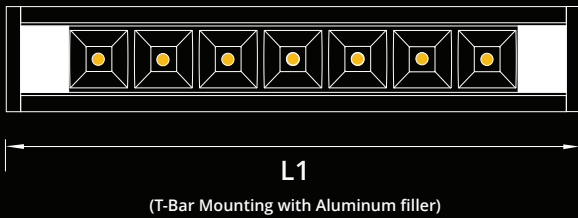

FEATURES:

- ✓ Architectural linear luminaire with direct distribution.
- ✓ Light source: 11" LED Modular Board.
- ✓ Dark Optic provides superior lighting distribution with precise low glare illumination.
- ✓ Offered with Regular 50°/10UGR, Flood 80°/15UGR or Asymmetric beam angle.
- ✓ Available for row mounted installations in various lengths.
- ✓ Suitable for Recessed installation into drywall or T-Bar.
- ✓ Extruded aluminum body comes with White, Black or Grey finish.
- ✓ Also available with custom color options.
- ✓ LED's are rated for 60,000hrs. L80 with +90CRI.
- ✓ Has a proven record in office, commercial and retail installations.
- ✓ Custom modifications are available.
- ✓ ED luminaires are certified to CSA and UL Standards. **reinventlight**

LUMEN OUTPUT W/Ft:

Watts	30K	35K	40K
5W	610 lm	625 lm	640 lm
7W	855 lm	875 lm	895 lm
10W	1225lm	1250 lm	1275 lm

Project:

Type:

Specifications are subject to change without notice. Every effort has been made for accuracy and errors are unintentional.

SIZE:

Size	L(CUTOUT)	L1(T-BAR)	LED Strips
1 Feet	11.186 Inch	11.750 Inch	1x11"
2 Feet	22.200 Inch	23.750 Inch	2x11"
3 Feet	33.214 Inch	35.750 Inch	3x11"
4 Feet	44.228 Inch	47.750 Inch	4x11"
5 Feet	55.242 Inch	59.750 Inch	5x11"
6 Feet	66.256 Inch	71.750 Inch	6x11"
7 Feet	77.098 Inch	83.750 Inch	7x11"
8 Feet	88.112 Inch	95.750 Inch	8x11"