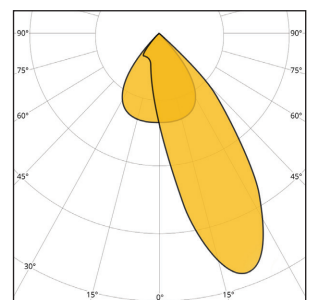

SIZE:

Size	L(CUTOUT)	L1(T-BAR)	LED Strips
1 Feet	11.186 Inch	11.750 Inch	1x11"
2 Feet	22.200 Inch	23.750 Inch	2x11"
3 Feet	33.214 Inch	35.750 Inch	3x11"
4 Feet	44.228 Inch	47.750 Inch	4x11"
5 Feet	55.242 Inch	59.750 Inch	5x11"
6 Feet	66.256 Inch	71.750 Inch	6x11"
7 Feet	77.098 Inch	83.750 Inch	7x11"
8 Feet	88.112 Inch	95.750 Inch	8x11"

ASYMMETRIC BEAM