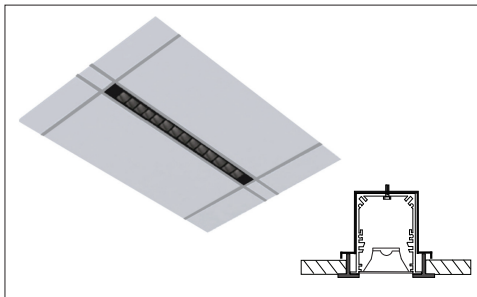

RECESSED T-BAR