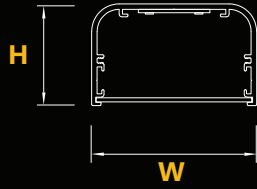

**LUMEN OUTPUT W/FT:**

Watts	30K	35K	40K
5W	440 lm	450 lm	460 lm
7W	618 lm	630 lm	642 lm
10W	882 lm	900 lm	918 lm

**Project:**

**Type:**

**PROFILE:**

**3 Feet and 4 Feet**

**DIMENSIONS:**

Profile	Size	Length	Height - H1	Radius - R
Width - W	3 Feet	37.03 Inch	7.87 Inch	15 Inch
2.36 Inch	4 Feet	46.75 Inch	6.00 Inch	30 Inch
Height - H	6 Feet	73.00 Inch	7.87 Inch	15 Inch
1.45 Inch	8 Feet	92.75 Inch	6.00 Inch	30 Inch

**6 Feet and 8 Feet**

**SIZES AND CONFIGURATIONS:**

3 Feet

4 Feet

6 Feet

8 Feet

4 Feet and 8 Feet - Combination

8 Feet - Combination