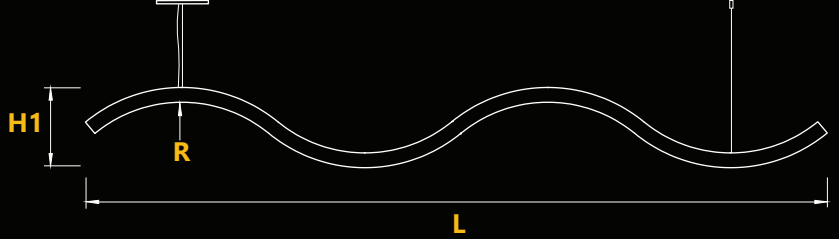

**LUMEN OUTPUT W/FT:**

Watts	30K	35K	40K
5W	440 lm	450 lm	460 lm
7W	618 lm	630 lm	642 lm
10W	882 lm	900 lm	918 lm

**Project:**

**Type:**

**PROFILE:**

**3 Feet and 4 Feet**

**DIMENSIONS:**

Profile	Size	Length	Height - H1	Radius - R
Width - W	3 Feet	37.03 Inch	7.87 Inch	15 Inch
2.36 Inch	4 Feet	46.75 Inch	6.00 Inch	30 Inch
Height - H	6 Feet	73.00 Inch	7.87 Inch	15 Inch
1.45 Inch	8 Feet	92.75 Inch	6.00 Inch	30 Inch

**6 Feet and 8 Feet**

**SIZES AND CONFIGURATIONS:**

3 Feet

4 Feet

6 Feet

8 Feet

4 Feet and 8 Feet - Combination

8 Feet - Combination