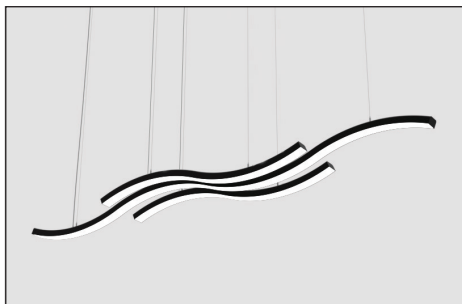

**FEATURES:**

- ✓ Architectural luminaire with direct lighting distribution.
- ✓ Light source: LED Tape.
- ✓ Diffused illumination is provided by high efficiency frosted opal lens.
- ✓ Sleek body of luminaire is made from curved aluminum profile.
- ✓ Extruded aluminum body comes with black or white finish.
- ✓ Remote driver enclosure can be surface mounted or installed in a ceiling cavity. Standard enclosure size: 1.60"H x 3.75"W x 18.5"L.
- ✓ LED tape is rated for 60,000hrs. L80 with 90CRI.
- ✓ Has a proven record in office, commercial and retail installations.
- ✓ Custom modifications are available.
- ✓ ED luminaires are certified to CSA and UL Standards.

**LUMEN OUTPUT W/FT:**

Watts	30K	35K	40K
5W	440 lm	450 lm	460 lm
7W	618 lm	630 lm	642 lm
10W	882 lm	900 lm	918 lm

**Project:**

**Type:**

**PROFILE:**

**3 Feet and 4 Feet**

**DIMENSIONS:**

Profile	Size	Length	Height - H1	Radius - R
Width - W	3 Feet	37.03 Inch	7.87 Inch	15 Inch
2.36 Inch	4 Feet	46.75 Inch	6.00 Inch	30 Inch
Height - H	6 Feet	73.00 Inch	7.87 Inch	15 Inch
1.45 Inch	8 Feet	92.75 Inch	6.00 Inch	30 Inch

**6 Feet and 8 Feet**

**SIZES AND CONFIGURATIONS:**

3 Feet

4 Feet

6 Feet

8 Feet

4 Feet and 8 Feet - Combination

8 Feet - Combination