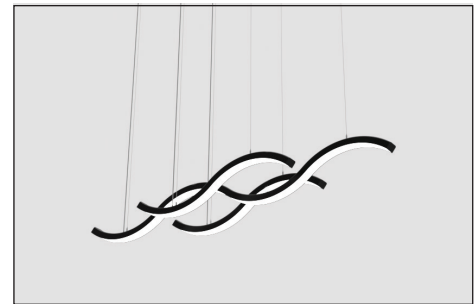

**FEATURES:**

- ✓ Architectural luminaire with direct lighting distribution.
- ✓ Light source: LED Tape.
- ✓ Diffused illumination is provided by high efficiency frosted opal lens.
- ✓ Sleek body of luminaire is made from curved aluminum profile.
- ✓ Extruded aluminum body comes with black or white finish.
- ✓ Remote driver enclosure can be surface mounted or installed in a ceiling cavity. Standard enclosure size: 1.60"H x 3.75"W x 18.5"L.
- ✓ LED tape is rated for 60,000hrs. L80 with 90CRI.
- ✓ Has a proven record in office, commercial and retail installations.
- ✓ Custom modifications are available.
- ✓ ED luminaires are certified to CSA and UL Standards.

**LUMEN OUTPUT W/FT:**

Watts	30K	35K	40K
5W	440 lm	450 lm	460 lm
7W	618 lm	630 lm	642 lm
10W	882 lm	900 lm	918 lm

**Project:**

**Type:**

**PROFILE:**

**3 Feet and 4 Feet**

**DIMENSIONS:**

Profile	Size	Length	Height - H1	Radius - R
Width - W	3 Feet	37.03 Inch	7.87 Inch	15 Inch
2.36 Inch	4 Feet	46.75 Inch	6.00 Inch	30 Inch
Height - H	6 Feet	73.00 Inch	7.87 Inch	15 Inch
1.45 Inch	8 Feet	92.75 Inch	6.00 Inch	30 Inch

**6 Feet and 8 Feet**

**SIZES AND CONFIGURATIONS:**

3 Feet

4 Feet

6 Feet

8 Feet

4 Feet and 8 Feet - Combination

8 Feet - Combination