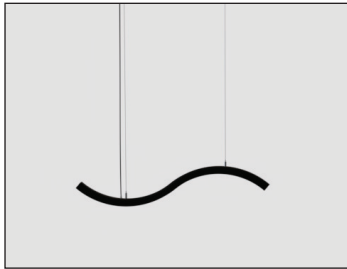

**FEATURES:**

- ✓ Architectural luminaire with direct lighting distribution.
- ✓ Light source: LED Tape.
- ✓ Diffused illumination is provided by high efficiency frosted opal lens.
- ✓ Sleek body of luminaire is made from curved aluminum profile.
- ✓ Extruded aluminum body comes with black or white finish.
- ✓ Remote driver enclosure can be surface mounted or installed in a ceiling cavity. Standard enclosure size: 1.60"H x 3.75"W x 18.5"L.
- ✓ LED tape is rated for 60,000hrs. L80 with 90CRI.
- ✓ Has a proven record in office, commercial and retail installations.
- ✓ Custom modifications are available.
- ✓ ED luminaires are certified to CSA and UL Standards.

**LUMEN OUTPUT W/FT:**

Watts	30K	35K	40K
5W	440 lm	450 lm	460 lm
7W	618 lm	630 lm	642 lm
10W	882 lm	900 lm	918 lm

**Project:**

**Type:**

**PROFILE:**

**3 Feet and 4 Feet**

**DIMENSIONS:**

Profile	Size	Length	Height - H1	Radius - R
Width - W	3 Feet	37.03 Inch	7.87 Inch	15 Inch
2.36 Inch	4 Feet	46.75 Inch	6.00 Inch	30 Inch
Height - H	6 Feet	73.00 Inch	7.87 Inch	15 Inch
1.45 Inch	8 Feet	92.75 Inch	6.00 Inch	30 Inch

**6 Feet and 8 Feet**

**SIZES AND CONFIGURATIONS:**

3 Feet

4 Feet

6 Feet

8 Feet

4 Feet and 8 Feet - Combination

8 Feet - Combination