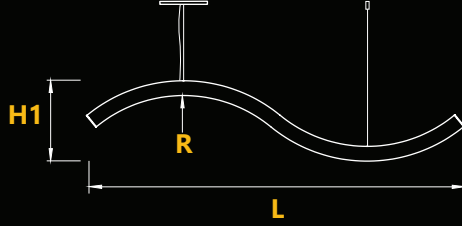

**LUMEN OUTPUT W/FT:**

Watts	30K	35K	40K
5W	440 lm	450 lm	460 lm
7W	618 lm	630 lm	642 lm
10W	882 lm	900 lm	918 lm

**Project:**

**Type:**

**PROFILE:**

**3 Feet and 4 Feet**

**DIMENSIONS:**

Profile	Size	Length	Height - H1	Radius - R
Width - W	3 Feet	37.03 Inch	7.87 Inch	15 Inch
2.36 Inch	4 Feet	46.75 Inch	6.00 Inch	30 Inch
Height - H	6 Feet	73.00 Inch	7.87 Inch	15 Inch
1.45 Inch	8 Feet	92.75 Inch	6.00 Inch	30 Inch