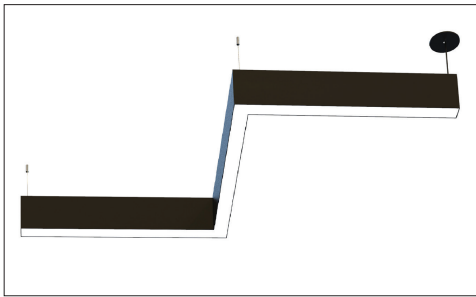

**RADIANCE:**

**EVEN DISTRIBUTION**

**UNEVEN DISTRIBUTION**

**MOUNTING:**

SUSPENDED

WALL FLUSH

WALL MOUNT

90° LEFT/90° RIGHT WITH