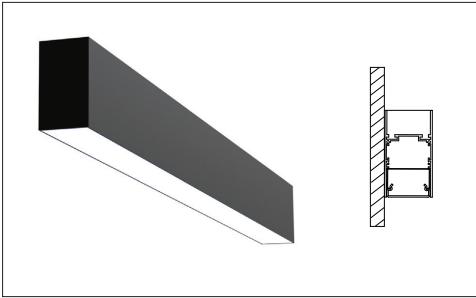

**RADIANCE:**

**EVEN DISTRIBUTION**

**UNEVEN DISTRIBUTION**

**MOUNTING:**

SUSPENDED

WALL FLUSH

WALL MOUNT

90° LEFT/90° RIGHT WITH