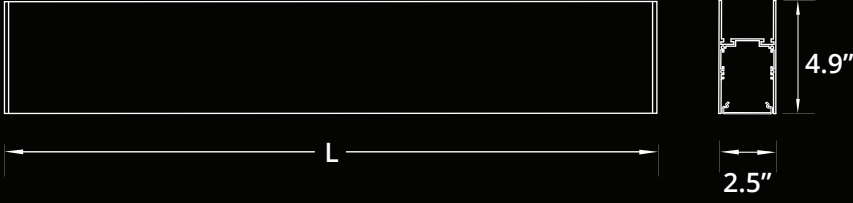

## LUMEN OUTPUT W/Ft:

Watts	30K	35K	40K
5W	535 lm	550 lm	565 lm
10W	1070 lm	1100 lm	1130 lm
15W	1610lm	1650 lm	1690 lm

Project:

Type:

**SIZE:**

Size	L (LENGTH)
1 Foot	11.75 Inch
2 Feet	24.50 Inch
3 Feet	35.50 Inch
4 Feet	48.25 Inch
5 Feet	59.25 Inch
6 Feet	72.00 Inch
7 Feet	83.00 Inch
8 Feet	95.75 Inch