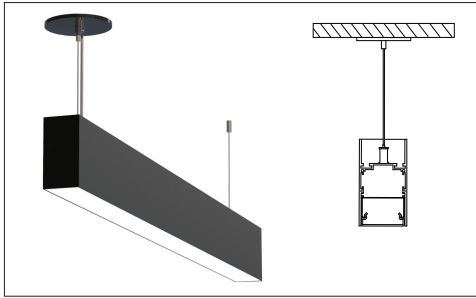

**RADIANCE:**

**EVEN DISTRIBUTION**

**UNEVEN DISTRIBUTION**

**MOUNTING:**

SUSPENDED

WALL FLUSH

WALL MOUNT

90° LEFT/90° RIGHT WITH