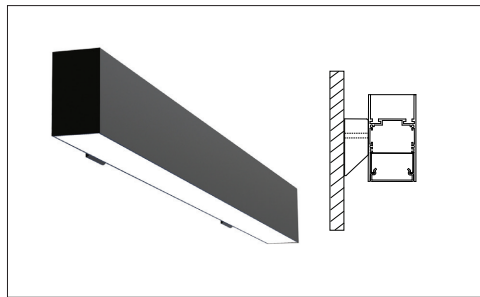

**RADIANCE:**

**EVEN DISTRIBUTION**

**UNEVEN DISTRIBUTION**

**MOUNTING:**

SUSPENDED

WALL FLUSH

WALL MOUNT

90° LEFT/90° RIGHT WITH