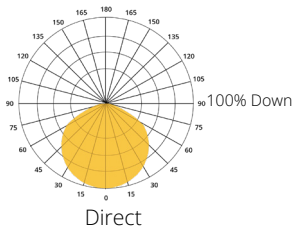

## LUMEN OUTPUT:

Watts	30K	35K	40K
25 W	2610 lm	2650 lm	2690 lm
50 W	5150 lm	5250 lm	5380 lm
75 W	7720 lm	7875 lm	8030 lm

Declare.

Project:

Type:

**SIZE:**

**RADIANCE:**

Size	Diameter
2 ft	23.60 in
3 ft	35.40 in
4 ft	47.20 in