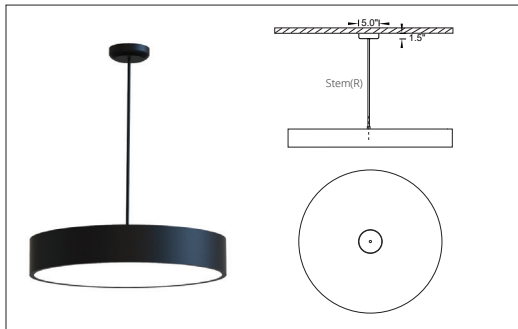

## LUMEN OUTPUT:

Watts	30K	35K	40K
25 W	2610 lm	2650 lm	2690 lm
50 W	5150 lm	5250 lm	5380 lm
75 W	7720 lm	7875 lm	8030 lm

Declare.

Project:

Type:

**SIZE:**

**RADIANCE:**

Size	Diameter
2 ft	23.60 in
3 ft	35.40 in
4 ft	47.20 in

**MOUNTING:**

**SUSPENDED - STRAIGHT WIRE**  
 PF - Power Feed  
 NF - Non Power Feed

**SUSPENDED - CEILING CANOPY**  
 CC - Ceiling Canopy - Available for 2-3-4 ft sizes  
 PF - Power Feed  
 NF - Non Power Feed