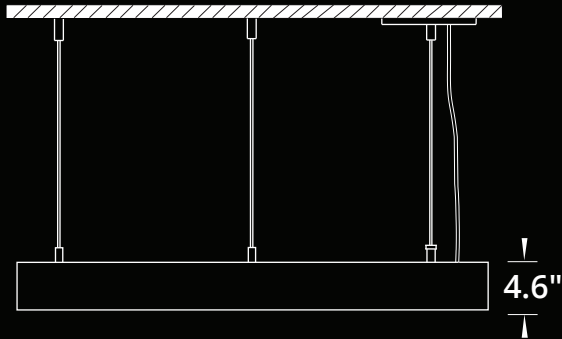

## LUMEN OUTPUT:

Watts	30K	35K	40K
25 W	2610 lm	2650 lm	2690 lm
50 W	5150 lm	5250 lm	5380 lm
75 W	7720 lm	7875 lm	8030 lm

Declare.

Project:

Type:

**SIZE:**

**RADIANCE:**

Size	Diameter
2 ft	23.60 in
3 ft	35.40 in
4 ft	47.20 in

**MOUNTING:**

**SUSPENDED - STRAIGHT WIRE**  
 PF - Power Feed  
 NF - Non Power Feed

**SUSPENDED - CEILING CANOPY**  
 CC - Ceiling Canopy - Available for 2-3-4 ft sizes  
 PF - Power Feed  
 NF - Non Power Feed