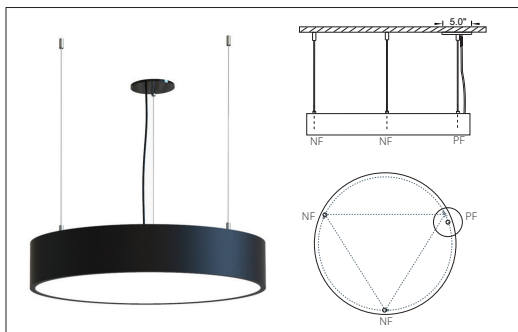

## LUMEN OUTPUT:

Watts	30K	35K	40K
25 W	2610 lm	2650 lm	2690 lm
50 W	5150 lm	5250 lm	5380 lm
75 W	7720 lm	7875 lm	8030 lm

Declare.

Project:

Type:

**SIZE:**

**RADIANCE:**

Size	Diameter
2 ft	23.60 in
3 ft	35.40 in
4 ft	47.20 in

**MOUNTING:**

**SUSPENDED - STRAIGHT WIRE**  
 PF - Power Feed  
 NF - Non Power Feed

**SUSPENDED - CEILING CANOPY**  
 CC - Ceiling Canopy - Available for 2-3-4 ft sizes  
 PF - Power Feed  
 NF - Non Power Feed