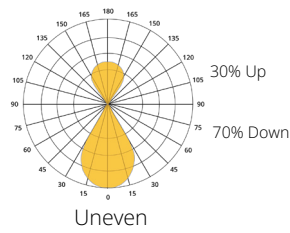

## LUMEN OUTPUT:

Watts	30K	35K	40K
25 W	2610 lm	2650 lm	2690 lm
50 W	5150 lm	5250 lm	5380 lm
75 W	7720 lm	7875 lm	8030 lm

Declare.

Project:

Type:

**SIZE:**

**RADIANCE:**

Size	Diameter
2 ft	23.60 in
3 ft	35.40 in
4 ft	47.20 in