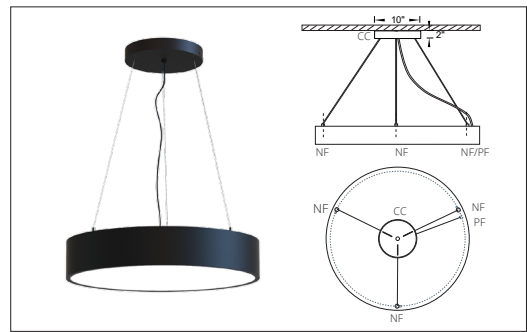

## LUMEN OUTPUT:

Watts	30K	35K	40K
25 W	2610 lm	2650 lm	2690 lm
50 W	5150 lm	5250 lm	5380 lm
75 W	7720 lm	7875 lm	8030 lm

Declare.

Project:

Type:

**SIZE:**

**RADIANCE:**

Size	Diameter
2 ft	23.60 in
3 ft	35.40 in
4 ft	47.20 in

**MOUNTING:**

**SUSPENDED - STRAIGHT WIRE**  
 PF - Power Feed  
 NF - Non Power Feed

**SUSPENDED - CEILING CANOPY**  
 CC - Ceiling Canopy - Available for 2-3-4 ft sizes  
 PF - Power Feed  
 NF - Non Power Feed