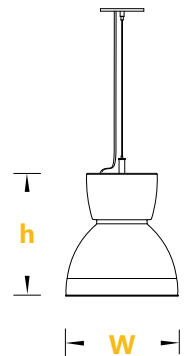

reinventlight

SPECIFICATION:

SOURCE

- 17W LED
- 34W LED

RADIANCE

- DD - Direct (100% Down)
*Light Distribution

VOLTAGE

- 120V
 - 277V
 - 347V*
- *Not available for all configurations.

REFLECTOR

- AL - Aluminum
- PR - Prismatic

FINISH

- WH - White
- BK - Black
- GR - Grey

CCT

- 30K/90CRI - 3000Kelvin
 - 35K/90CRI - 3500Kelvin
 - 40K/90CRI - 4000Kelvin
- *Other options are available.

DIMENSIONS:

Height	Width
13.75"	12.25"

LUMEN OUTPUT:

Watts	30K	35K	40K
17W	1950 lm	2000 lm	2050 lm
34W	3900 lm	4000 lm	4100 lm

Project:

Type: