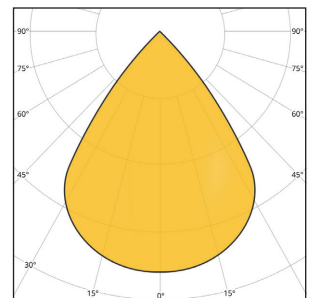

SIZE:

Size	L(CUTOUT)	L1(T-BAR)	LED Strips
1 Feet	11.186 Inch	11.750 Inch	1x11"
2 Feet	22.200 Inch	23.750 Inch	2x11"
3 Feet	33.214 Inch	35.750 Inch	3x11"
4 Feet	44.228 Inch	47.750 Inch	4x11"
5 Feet	55.242 Inch	59.750 Inch	5x11"
6 Feet	66.256 Inch	71.750 Inch	6x11"
7 Feet	77.098 Inch	83.750 Inch	7x11"
8 Feet	88.112 Inch	95.750 Inch	8x11"

BLACK

GOLD

RED

GUNMETAL

ROUND:

BEAM:

REGULAR BEAM

FLOOD BEAM

ASYMMETRIC BEAM