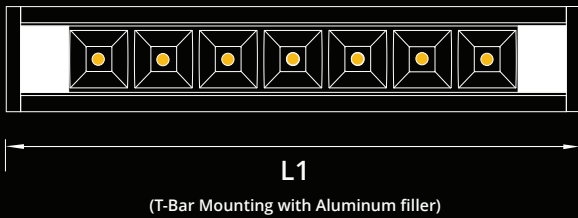

FEATURES:

- ✓ Architectural linear luminaire with direct distribution.
- ✓ Light source: 11" LED Modular Board.
- ✓ Dark Optic provides superior lighting distribution with precise low glare illumination.
- ✓ Offered with Regular 50°/10UGR, Flood 80°/15UGR or Asymmetric beam angle.
- ✓ Available for row mounted installations in various lengths.
- ✓ Suitable for Recessed installation into drywall or T-Bar.
- ✓ Extruded aluminum body comes with black or white finish.
- ✓ Also available with custom color options.
- ✓ LED's are rated for 60,000hrs. L80 with +90CRI.
- ✓ Has a proven record in office, commercial and retail installations.
- ✓ Custom modifications are available.
- ✓ ED luminaires are certified to CSA and UL Standards. **reinventlight**

LUMEN OUTPUT W/Ft:

Watts	30K	35K	40K
5W	610 lm	625 lm	640 lm
7W	855 lm	875 lm	895 lm
10W	1225lm	1250 lm	1275 lm

Project:

Type:

Specifications are subject to change without notice. Every effort has been made for accuracy and errors are unintentional.

SIZE:

Size	L(CUTOUT)	L1(T-BAR)	LED Strips
1 Feet	11.186 Inch	11.750 Inch	1x11"
2 Feet	22.200 Inch	23.750 Inch	2x11"
3 Feet	33.214 Inch	35.750 Inch	3x11"
4 Feet	44.228 Inch	47.750 Inch	4x11"
5 Feet	55.242 Inch	59.750 Inch	5x11"
6 Feet	66.256 Inch	71.750 Inch	6x11"
7 Feet	77.098 Inch	83.750 Inch	7x11"
8 Feet	88.112 Inch	95.750 Inch	8x11"