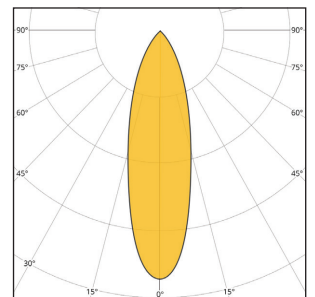

SIZE:

Size	L(CUTOUT)	L1(T-BAR)	LED Strips
1 Feet	11.186 Inch	11.750 Inch	1x11"
2 Feet	22.200 Inch	23.750 Inch	2x11"
3 Feet	33.214 Inch	35.750 Inch	3x11"
4 Feet	44.228 Inch	47.750 Inch	4x11"
5 Feet	55.242 Inch	59.750 Inch	5x11"
6 Feet	66.256 Inch	71.750 Inch	6x11"
7 Feet	77.098 Inch	83.750 Inch	7x11"
8 Feet	88.112 Inch	95.750 Inch	8x11"

BLACK

GOLD

RED

GUNMETAL

ROUND:

BEAM:

REGULAR BEAM

FLOOD BEAM

ASYMMETRIC BEAM