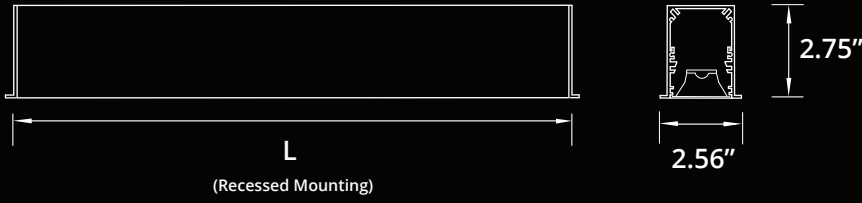

FEATURES:

- ✓ Architectural linear luminaire with direct distribution.
- ✓ Light source: 11" LED Modular Board.
- ✓ Dark Optic provides superior lighting distribution with precise low glare illumination.
- ✓ Offered with Regular 50°/10UGR, Flood 80°/15UGR or Asymmetric beam angle.
- ✓ Available for row mounted installations in various lengths.
- ✓ Suitable for Recessed installation into drywall or T-Bar.
- ✓ Extruded aluminum body comes with black or white finish.
- ✓ Also available with custom color options.
- ✓ LED's are rated for 60,000hrs. L80 with +90CRI.
- ✓ Has a proven record in office, commercial and retail installations.
- ✓ Custom modifications are available.
- ✓ ED luminaires are certified to CSA and UL Standards. **reinventlight**

LUMEN OUTPUT W/Ft:

Watts	30K	35K	40K
5W	610 lm	625 lm	640 lm
7W	855 lm	875 lm	895 lm
10W	1225lm	1250 lm	1275 lm

Project:

Type:

Specifications are subject to change without notice. Every effort has been made for accuracy and errors are unintentional.

SIZE:

Size	L(CUTOUT)	L1(T-BAR)	LED Strips
1 Feet	11.186 Inch	11.750 Inch	1x11"
2 Feet	22.200 Inch	23.750 Inch	2x11"
3 Feet	33.214 Inch	35.750 Inch	3x11"
4 Feet	44.228 Inch	47.750 Inch	4x11"
5 Feet	55.242 Inch	59.750 Inch	5x11"
6 Feet	66.256 Inch	71.750 Inch	6x11"
7 Feet	77.098 Inch	83.750 Inch	7x11"
8 Feet	88.112 Inch	95.750 Inch	8x11"