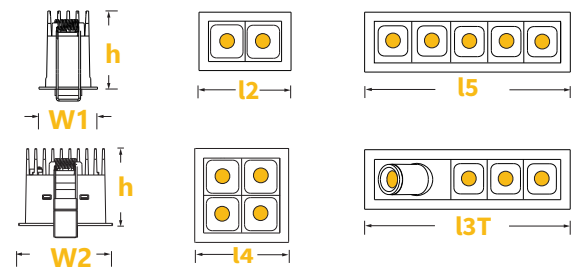

- UNV - 120/277V

DRIVER

- ST - On/Off
 - DL - 0-10V Dim (1%)
 - DA - DALI
 - []
- Specify dimming protocol.

MOUNTING

- RS - Recessed¹
1. Drywall Ceiling.

BEAM

- BM - Medium 24°
- BW - Wide 40°

REFLECTOR

- RB - Black
- RW - White

FINISH

- BK - Black¹
 - WH - White²
1. RAL 9005
2. RAL 9003

CCT

- 30K - 3000 Kelvin/90CRI
 - 35K - 3500 Kelvin/90CRI
 - 40K - 4000 Kelvin/90CRI
 - []
- Specify required CCT.

DIMENSIONS:

Type	Width	length	Cut Out	Height
2	1.77 in	2.75 in	1.45x2.44 in	2.36 in
4	2.95 in	2.95 in	2.55x2.55 in	
5	1.77 in	5.98 in	1.45x5.66 in	
3T	1.77 in	5.98 in	1.45x5.66 in	

LUMEN OUTPUT:

Type	Watts	30K	35K	40K
2	5 W	300 lm	310 lm	320lm
4	8 W	650 lm	675 lm	700lm
5	12 W	800 lm	825 lm	850 lm
3T	10 W	600 lm	625 lm	650 lm