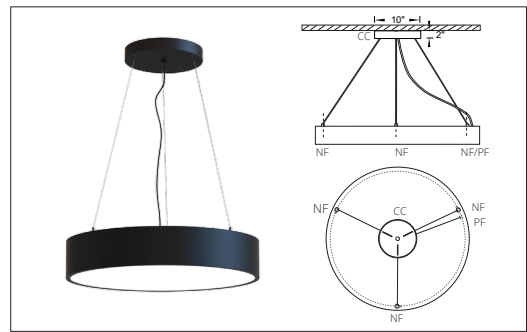

## LUMEN OUTPUT:

Watts	30K	35K	40K
25 W	2610 lm	2650 lm	2690 lm
50 W	5150 lm	5250 lm	5380 lm
75 W	7720 lm	7875 lm	8030 lm

Declare.

Project:

Type:

**SIZE:**

**RADIANCE:**

Size	Diameter
2 ft	23.60 in
3 ft	35.40 in
4 ft	47.20 in

**MOUNTING:**

**SUSPENDED - STRAIGHT WIRE**

PF - Power Feed  
NF - Non Power Feed

**SUSPENDED - CEILING CANOPY**

CC - Ceiling Canopy - Available for 2-3-4 ft sizes  
PF - Power Feed  
NF - Non Power Feed

**SUSPENDED - STEM**