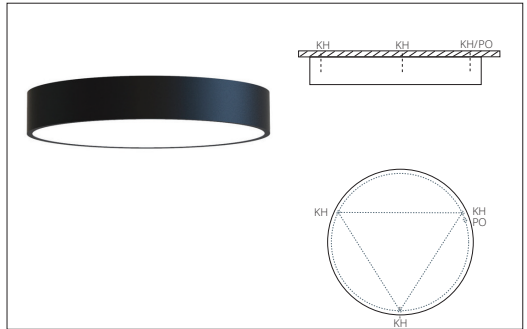

SURFACE MOUNT - (SF)