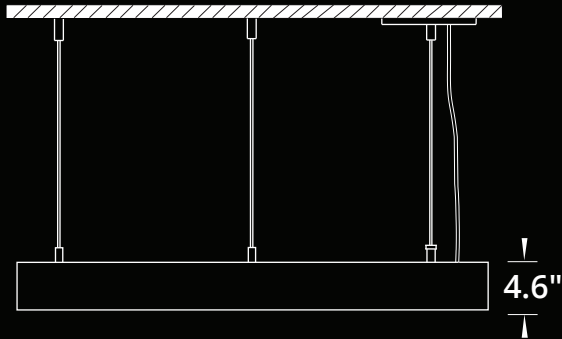

## LUMEN OUTPUT:

Watts	30K	35K	40K
25 W	2610 lm	2650 lm	2690 lm
50 W	5150 lm	5250 lm	5380 lm
75 W	7720 lm	7875 lm	8030 lm

Declare.

Project:

Type:

**SIZE:**

**RADIANCE:**

Size	Diameter
2 ft	23.60 in
3 ft	35.40 in
4 ft	47.20 in

**MOUNTING:**

**SUSPENDED - STRAIGHT WIRE**

PF - Power Feed  
NF - Non Power Feed

**SUSPENDED - CEILING CANOPY**

CC - Ceiling Canopy - Available for 2-3-4 ft sizes  
PF - Power Feed  
NF - Non Power Feed

**SUSPENDED - STEM**