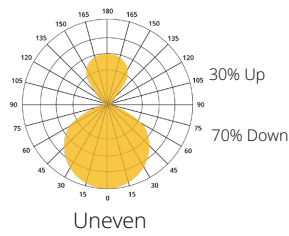

## LUMEN OUTPUT:

Watts	30K	35K	40K
25 W	2610 lm	2650 lm	2690 lm
50 W	5150 lm	5250 lm	5380 lm
75 W	7720 lm	7875 lm	8030 lm

Declare.

Project:

Type:

**SIZE:**

**RADIANCE:**

Size	Diameter
2 ft	23.60 in
3 ft	35.40 in
4 ft	47.20 in