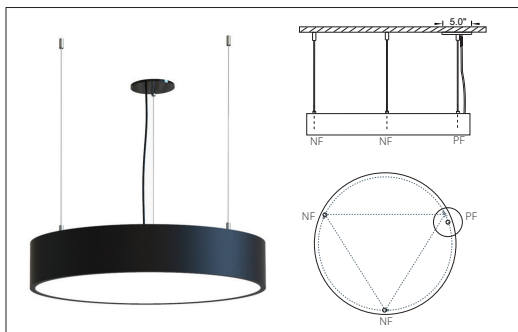

## LUMEN OUTPUT:

Watts	30K	35K	40K
25 W	2610 lm	2650 lm	2690 lm
50 W	5150 lm	5250 lm	5380 lm
75 W	7720 lm	7875 lm	8030 lm

Declare.

Project:

Type:

**SIZE:**

**RADIANCE:**

Size	Diameter
2 ft	23.60 in
3 ft	35.40 in
4 ft	47.20 in

**MOUNTING:**

**SUSPENDED - STRAIGHT WIRE**

PF - Power Feed  
NF - Non Power Feed

**SUSPENDED - CEILING CANOPY**

CC - Ceiling Canopy - Available for 2-3-4 ft sizes  
PF - Power Feed  
NF - Non Power Feed

**SUSPENDED - STEM**