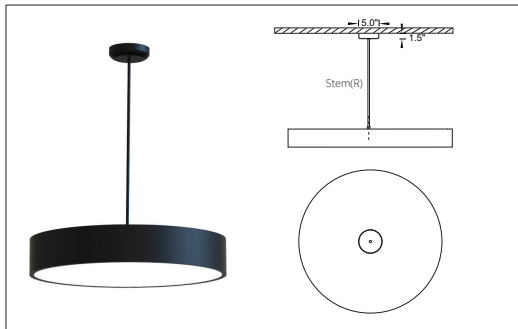

## LUMEN OUTPUT:

Watts	30K	35K	40K
25 W	2610 lm	2650 lm	2690 lm
50 W	5150 lm	5250 lm	5380 lm
75 W	7720 lm	7875 lm	8030 lm

Declare.

Project:

Type:

**SIZE:**

**RADIANCE:**

Size	Diameter
2 ft	23.60 in
3 ft	35.40 in
4 ft	47.20 in

**MOUNTING:**

**SUSPENDED - STRAIGHT WIRE**

PF - Power Feed  
NF - Non Power Feed

**SUSPENDED - CEILING CANOPY**

CC - Ceiling Canopy - Available for 2-3-4 ft sizes  
PF - Power Feed  
NF - Non Power Feed

**SUSPENDED - STEM**