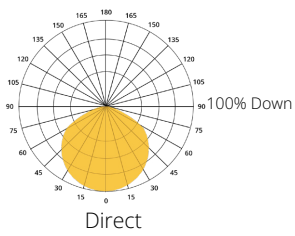

## LUMEN OUTPUT:

Watts	30K	35K	40K
25 W	2610 lm	2650 lm	2690 lm
50 W	5150 lm	5250 lm	5380 lm
75 W	7720 lm	7875 lm	8030 lm

Declare.

Project:

Type:

**SIZE:**

**RADIANCE:**

Size	Diameter
2 ft	23.60 in
3 ft	35.40 in
4 ft	47.20 in