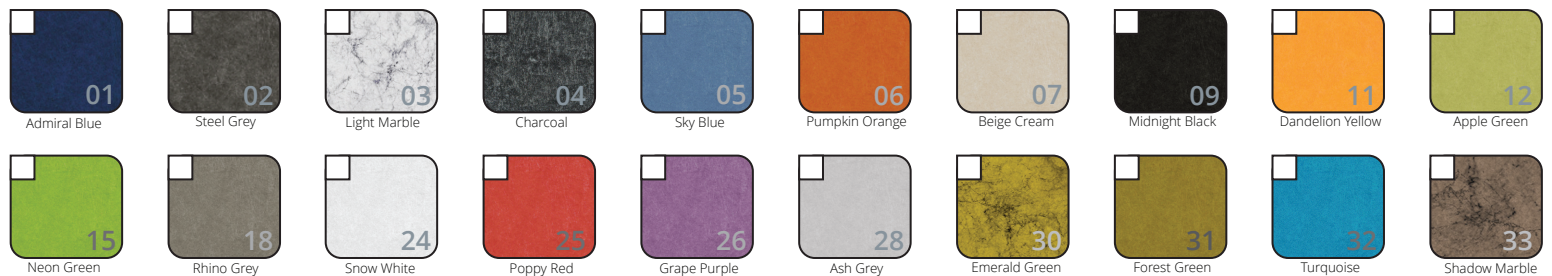

ACOUSTIC FINISH*

* Please specify Acoustic Trim & Body finish, for example (09/26)

LUMEN OUTPUT:

Watts	30K	35K	40K
15W	1400 lm	1430 lm	1460 lm
20W	1910 lm	1950 lm	1990 lm
25W	2350 lm	2400 lm	2450 lm

Project:

Type: