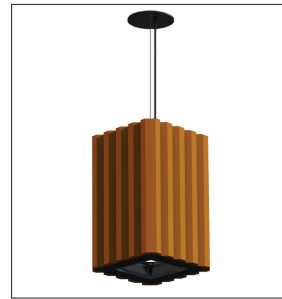

SIZE:

H - Height	Width	Length
12 Inch = 11.75 Inch	8.00 Inch	8.00 Inch
16 Inch = 15.75 Inch	8.00 Inch	8.00 Inch
24 Inch = 23.75 Inch	8.00 Inch	8.00 Inch

FINISHES:

(09/32)