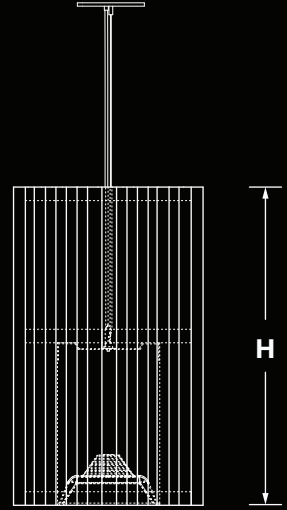

ACOUSTIC FINISH*

* Please specify Acoustic Trim & Body finish, for example (09/26)

LUMEN OUTPUT:

| Watts | 30K | 35K | 40K |
|-------|---------|---------|---------|
| 15W | 1400 lm | 1430 lm | 1460 lm |
| 20W | 1910 lm | 1950 lm | 1990 lm |
| 25W | 2350 lm | 2400 lm | 2450 lm |

Project:

Type:

SIZE:

| H - Height | Width | Length |
|----------------------|-----------|-----------|
| 12 Inch = 11.75 Inch | 8.00 Inch | 8.00 Inch |
| 16 Inch = 15.75 Inch | 8.00 Inch | 8.00 Inch |
| 24 Inch = 23.75 Inch | 8.00 Inch | 8.00 Inch |