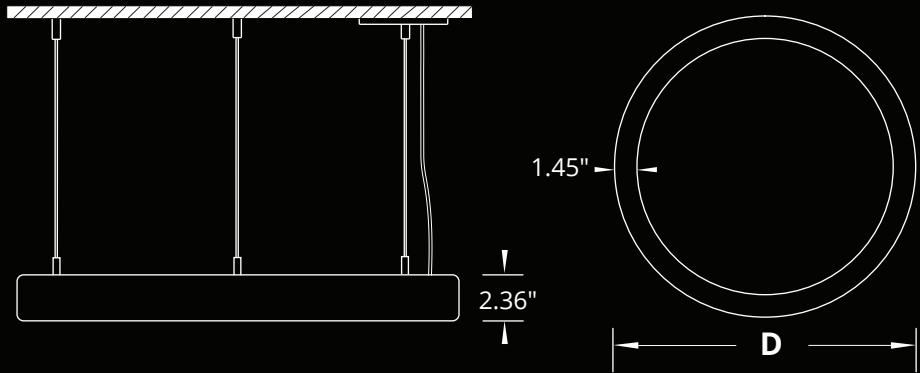

Declare.

Project:

Type:

Diameter		
Size	Outer Lit	Inner Lit
2 ft	27.952 in	25.196 in
3 ft	34.250 in	37.795 in
4 ft	46.456 in	44.094 in

**RADIANCE:**

**MOUNTING:**

**SUSPENDED - CEILING CANOPY**

CC - Ceiling Canopy - Available for 2-3-4 ft sizes  
 PF - Power Feed  
 NF - Non Power Feed