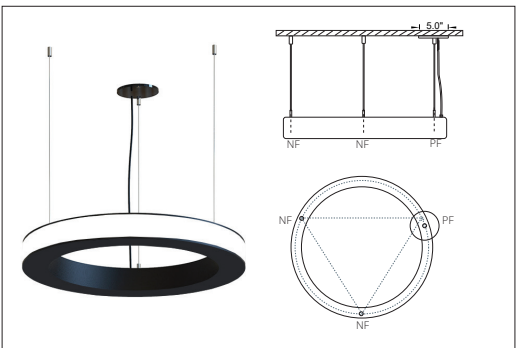

Declare.

Project:

Type:

Diameter		
Size	Outer Lit	Inner Lit
2 ft	27.952 in	25.196 in
3 ft	34.250 in	37.795 in
4 ft	46.456 in	44.094 in

**RADIANCE:**

**MOUNTING:**

**SUSPENDED - CEILING CANOPY**

CC - Ceiling Canopy - Available for 2-3-4 ft sizes  
 PF - Power Feed  
 NF - Non Power Feed

**SUSPENDED - STRAIGHT WIRE <sup>1</sup>**

PF - Power Feed  
 NF - Non Power Feed  
 1. Remote Driver.

**DROP SUSPENSION <sup>1</sup>**

DS - Drop Suspension - Available for 2-3-4 ft sizes  
 PF - Power Feed  
 NF - Non Power Feed  
 1. Remote Driver.