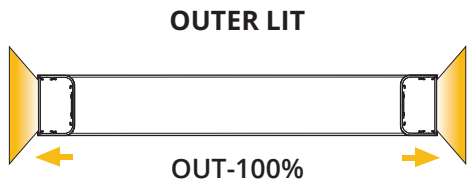

Declare.

Project:

Type:

Diameter		
Size	Outer Lit	Inner Lit
2 ft	27.952 in	25.196 in
3 ft	34.250 in	37.795 in
4 ft	46.456 in	44.094 in

**RADIANCE:**

**MOUNTING:**

**SUSPENDED - CEILING CANOPY**

CC - Ceiling Canopy - Available for 2-3-4 ft sizes  
 PF - Power Feed  
 NF - Non Power Feed

**SUSPENDED - STRAIGHT WIRE <sup>1</sup>**

PF - Power Feed  
 NF - Non Power Feed  
 1. Remote Driver.

**DROP SUSPENSION <sup>1</sup>**

DS - Drop Suspension - Available for 2-3-4 ft sizes  
 PF - Power Feed  
 NF - Non Power Feed  
 1. Remote Driver.