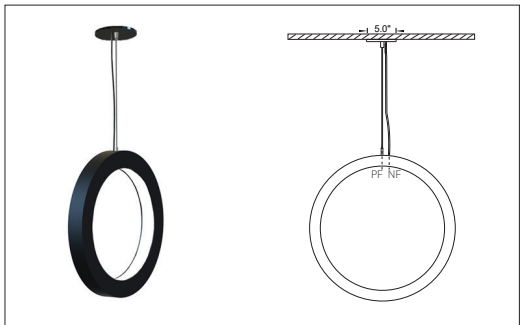

Declare.

Project:

Type:

Diameter		
Size	Outer Lit	Inner Lit
2 ft	27.952 in	25.196 in
3 ft	34.250 in	37.795 in
4 ft	46.456 in	44.094 in

**RADIANCE:**

**MOUNTING:**

**SUSPENDED - CEILING CANOPY**

CC - Ceiling Canopy - Available for 2-3-4 ft sizes  
 PF - Power Feed  
 NF - Non Power Feed

**SUSPENDED - STRAIGHT WIRE <sup>1</sup>**

PF - Power Feed  
 NF - Non Power Feed  
 1. Remote Driver.

**DROP SUSPENSION <sup>1</sup>**

DS - Drop Suspension - Available for 2-3-4 ft sizes  
 PF - Power Feed  
 NF - Non Power Feed  
 1. Remote Driver.