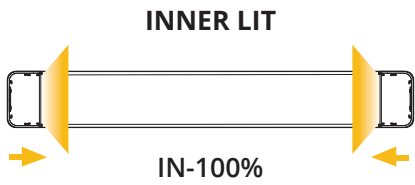

**FEATURES:**

- ✓ Architectural luminaire with direct-indirect distribution.
- ✓ Light source: LED tape.
- ✓ Diffused illumination is provided by a high-efficiency frosted opal lens.
- ✓ Sleek body of the luminaire is made from curved aluminum profile.
- ✓ Suitable for suspended and surface-mounted installations.
- ✓ Extruded aluminum body comes with a black or white finish.
- ✓ Remote driver is mounted in round ceiling canopy or optional rectangle enclosure.
- ✓ LED tape is rated for 50,000 hrs. L80 with +90 CRI.
- ✓ Proven performance in office, commercial and retail installations.
- ✓ Custom modifications are available.
- ✓ ED luminaires are certified to CSA and UL standards.

Declare.

Project:

Type:

Diameter		
Size	Outer Lit	Inner Lit
2 ft	27.952 in	25.196 in
3 ft	34.250 in	37.795 in
4 ft	46.456 in	44.094 in

**RADIANCE:**

**MOUNTING:**

**SUSPENDED - CEILING CANOPY**

CC - Ceiling Canopy - Available for 2-3-4 ft sizes  
 PF - Power Feed  
 NF - Non Power Feed