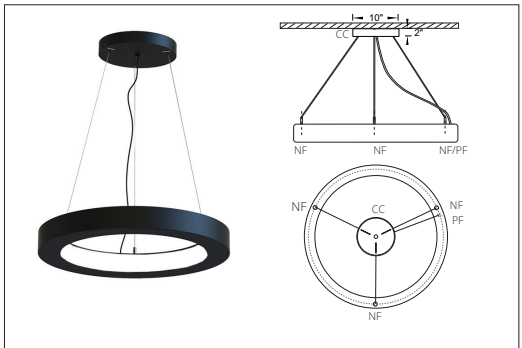

Declare.

Project:

Type:

Diameter		
Size	Outer Lit	Inner Lit
2 ft	27.952 in	25.196 in
3 ft	34.250 in	37.795 in
4 ft	46.456 in	44.094 in

**RADIANCE:**

**MOUNTING:**

**SUSPENDED - CEILING CANOPY**

CC - Ceiling Canopy - Available for 2-3-4 ft sizes  
 PF - Power Feed  
 NF - Non Power Feed

**SUSPENDED - STRAIGHT WIRE <sup>1</sup>**

PF - Power Feed  
 NF - Non Power Feed  
 1. Remote Driver.

**DROP SUSPENSION <sup>1</sup>**

DS - Drop Suspension - Available for 2-3-4 ft sizes  
 PF - Power Feed  
 NF - Non Power Feed  
 1. Remote Driver.

**SURFACE MOUNT <sup>1</sup>**

PO - Power Opening  
 MH - Mounting Hole  
 1. Remote Driver.