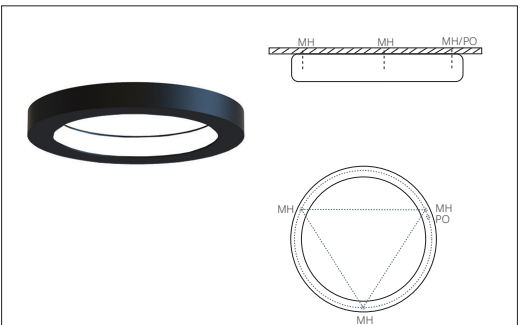

**FEATURES:**

- ✓ Architectural luminaire with direct-indirect distribution.
- ✓ Light source: LED tape.
- ✓ Diffused illumination is provided by a high-efficiency frosted opal lens.
- ✓ Sleek body of the luminaire is made from curved aluminum profile.
- ✓ Suitable for suspended and surface-mounted installations.
- ✓ Extruded aluminum body comes with a black or white finish.
- ✓ Remote driver is mounted in round ceiling canopy or optional rectangle enclosure.
- ✓ LED tape is rated for 50,000 hrs. L80 with +90 CRI.
- ✓ Proven performance in office, commercial and retail installations.
- ✓ Custom modifications are available.
- ✓ ED luminaires are certified to CSA and UL standards.

Declare.

Project:

Type:

Diameter		
Size	Outer Lit	Inner Lit
2 ft	27.952 in	25.196 in
3 ft	34.250 in	37.795 in
4 ft	46.456 in	44.094 in

**RADIANCE:**

**MOUNTING:**

**SUSPENDED - CEILING CANOPY**

CC - Ceiling Canopy - Available for 2-3-4 ft sizes  
 PF - Power Feed  
 NF - Non Power Feed

**SUSPENDED - STRAIGHT WIRE <sup>1</sup>**

PF - Power Feed  
 NF - Non Power Feed  
 1. Remote Driver.

**DROP SUSPENSION <sup>1</sup>**

DS - Drop Suspension - Available for 2-3-4 ft sizes  
 PF - Power Feed  
 NF - Non Power Feed  
 1. Remote Driver.

**SURFACE MOUNT <sup>1</sup>**

PO - Power Opening  
 MH - Mounting Hole  
 1. Remote Driver.