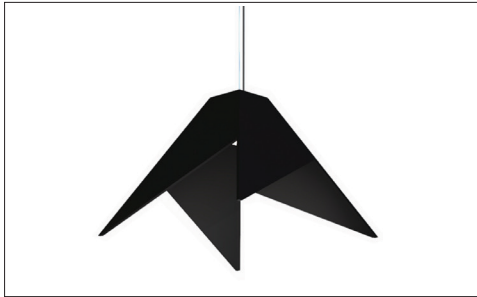

SIZE:

H - Height	Length	Width
12 Inch = 11.75 Inch	16.00 Inch	16.00 Inch
16 Inch = 15.75 Inch	21.50 Inch	21.50 Inch
24 Inch = 23.75 Inch	30.50 Inch	30.50 Inch

CUSTOM DESIGN:

ENGRAVE

CUSTOM CUT

PERFORATION

LAYER