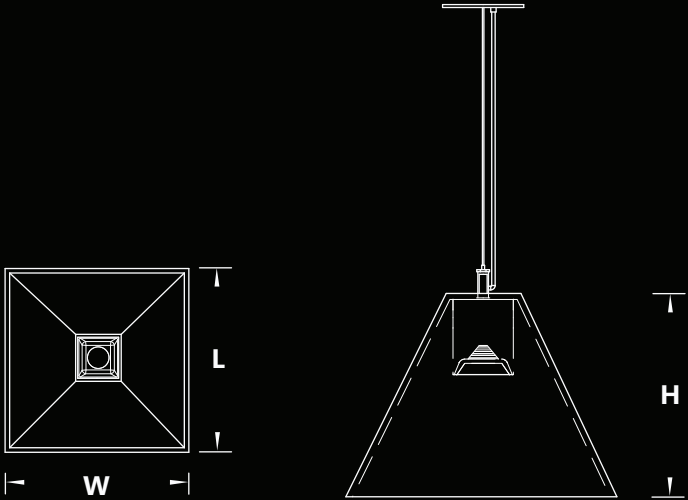

### LUMEN OUTPUT:

Watts	30K	35K	40K
10W	930 lm	950 lm	970 lm
15W	1395 lm	1425 lm	1450 lm

Project:

Type:

### SPECIFICATION:

**Sonic CUBIX+**  HEIGHT -  SOURCE -  VOLTAGE -  DRIVER -  MOUNTING -  LOUVER -  CUBIX FINISH -  ACOUSTIC -  CCT

Enter the Product Code into the boxes above.

**SIZE:**

H - Height	Length	Width
12 Inch = 11.75 Inch	16.00 Inch	16.00 Inch
16 Inch = 15.75 Inch	21.50 Inch	21.50 Inch
24 Inch = 23.75 Inch	30.50 Inch	30.50 Inch