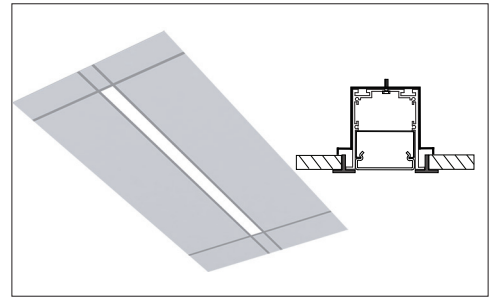

### LUMEN OUTPUT W/Ft:

Watts	30K	35K	40K
5W	515 lm	525 lm	535 lm
7W	720 lm	735 lm	750 lm
10W	1030 lm	1050 lm	1080 lm

**Project:**

**Type:**

**SIZE:**

Size	L(CUTOUT)	L1(T-BAR)
1 Feet	11.75 Inch	11.75 Inch
2 Feet	24.50 Inch	23.75 Inch
3 Feet	35.50 Inch	35.75 Inch
4 Feet	48.25 Inch	47.75 Inch
5 Feet	59.25 Inch	59.75 Inch
6 Feet	72.00 Inch	71.75 Inch
7 Feet	83.00 Inch	83.75 Inch
8 Feet	95.75 Inch	95.75 Inch

**RADIANCE:**

**DIRECT DISTRIBUTION**

**MOUNTING:**

RECESSED

RECESSED T-BAR

90° IN (WALL TO CEILING)

90° LEFT/90° RIGHT