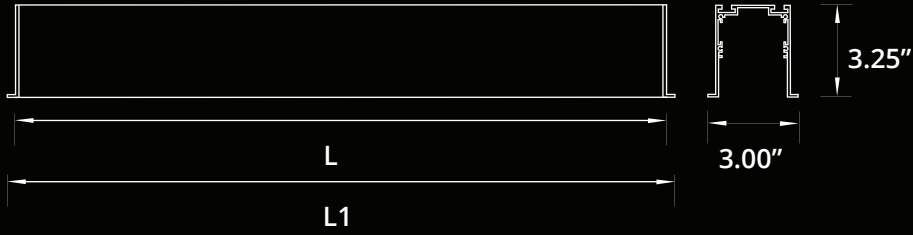

### LUMEN OUTPUT W/Ft:

Watts	30K	35K	40K
5W	515 lm	525 lm	535 lm
7W	720 lm	735 lm	750 lm
10W	1030 lm	1050 lm	1080 lm

**Project:**

**Type:**

**SIZE:**

Size	L(CUTOUT)	L1(T-BAR)
1 Feet	11.75 Inch	11.75 Inch
2 Feet	24.50 Inch	23.75 Inch
3 Feet	35.50 Inch	35.75 Inch
4 Feet	48.25 Inch	47.75 Inch
5 Feet	59.25 Inch	59.75 Inch
6 Feet	72.00 Inch	71.75 Inch
7 Feet	83.00 Inch	83.75 Inch
8 Feet	95.75 Inch	95.75 Inch

**RADIANCE:**

**DIRECT DISTRIBUTION**

**MOUNTING:**

RECESSED

RECESSED T-BAR

90° IN (WALL TO CEILING)

90° LEFT/90° RIGHT