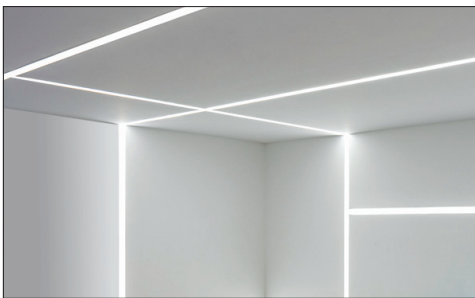

### FEATURES:

- ✓ Architectural linear luminaire with direct distribution.
- ✓ Light source: LED board (5.5"/11"/22"/24").
- ✓ Diffused illumination is provided by frosted opal lens.
- ✓ Available for row mounted installations in various lengths.
- ✓ Suitable for recessed, recessed T-Bar installations.
- ✓ Extruded aluminum body comes with white, black or grey finish.
- ✓ Also available with custom color options or vinyl decals.
- ✓ LED Strips are rated for 60,000hrs. L80 with +85 CRI.
- ✓ Has a proven record in office, commercial and retail installations.
- ✓ Custom modifications are available.
- ✓ ED luminaires are certified to CSA and UL Standards.

**RADIANCE:**

**DIRECT DISTRIBUTION**

**MOUNTING:**

RECESSED

RECESSED T-BAR

90° IN (WALL TO CEILING)

90° LEFT/90° RIGHT