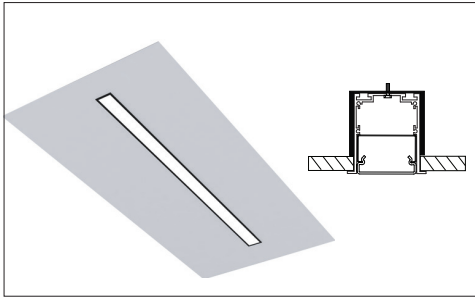

### FEATURES:

- ✓ Architectural linear luminaire with direct distribution.
- ✓ Light source: LED board (5.5"/11"/22"/24").
- ✓ Diffused illumination is provided by frosted opal lens.
- ✓ Available for row mounted installations in various lengths.
- ✓ Suitable for recessed, recessed T-Bar installations.
- ✓ Extruded aluminum body comes with white, black or grey finish.
- ✓ Also available with custom color options or vinyl decals.
- ✓ LED Strips are rated for 60,000hrs. L80 with +85 CRI.
- ✓ Has a proven record in office, commercial and retail installations.
- ✓ Custom modifications are available.
- ✓ ED luminaires are certified to CSA and UL Standards.

### LUMEN OUTPUT W/Ft:

Watts	30K	35K	40K
5W	515 lm	525 lm	535 lm
7W	720 lm	735 lm	750 lm
10W	1030 lm	1050 lm	1080 lm

**Project:**

**Type:**

**SIZE:**

Size	L(CUTOUT)	L1(T-BAR)
1 Feet	11.75 Inch	11.75 Inch
2 Feet	24.50 Inch	23.75 Inch
3 Feet	35.50 Inch	35.75 Inch
4 Feet	48.25 Inch	47.75 Inch
5 Feet	59.25 Inch	59.75 Inch
6 Feet	72.00 Inch	71.75 Inch
7 Feet	83.00 Inch	83.75 Inch
8 Feet	95.75 Inch	95.75 Inch

**RADIANCE:**

**DIRECT DISTRIBUTION**

**MOUNTING:**

RECESSED

RECESSED T-BAR

90° IN (WALL TO CEILING)

90° LEFT/90° RIGHT