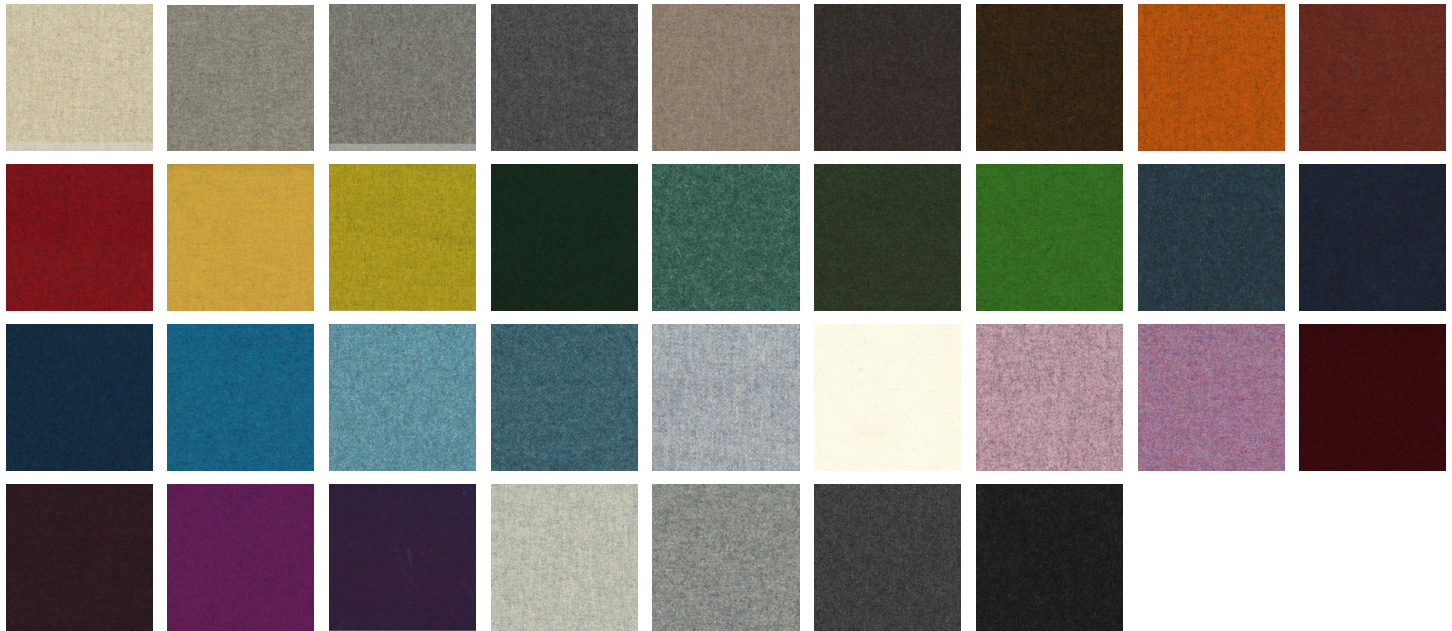

VIBE

ACOUSTIC ARMCHAIR

UNICOLOR WOOL FABRIC

Unicolor wool fabric ONLY available for VIBE with wood base.

VIBE Acoustic Armchair has three design options for its base: solid beech wood, metal pencil frame and metal sled frame. Each option is also available in multiple finishes.