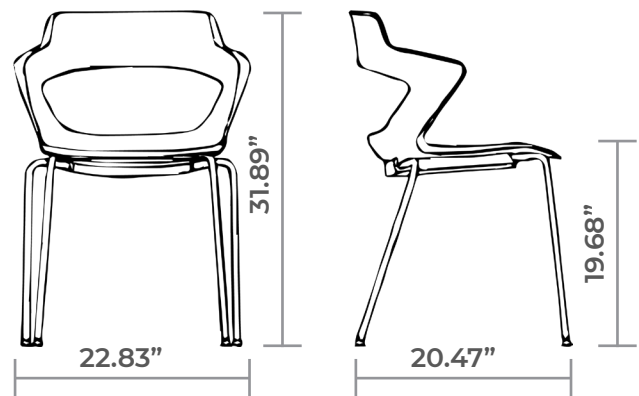

SOLID BEECH WOOD

CHAIR DIMENSIONS

Width	22.83"
Depth	18.90"
Height	31.89"
Seat Height	19.68"
Arm Height	27.95"

CHAIR DIMENSIONS

Width	22.83"
Depth	20.47"
Height	31.89"
Seat Height	19.68"
Arm Height	27.95"

METAL PENCIL FRAME

CHAIR DIMENSIONS

Width	22.83"
Depth	21.65"
Height	31.89"
Seat Height	19.68"
Arm Height	27.95"

METAL SLED FRAME

CHAIR DIMENSIONS

Width	22.83"
Depth	21.65"
Height	31.89"
Seat Height	19.68"
Arm Height	27.95"