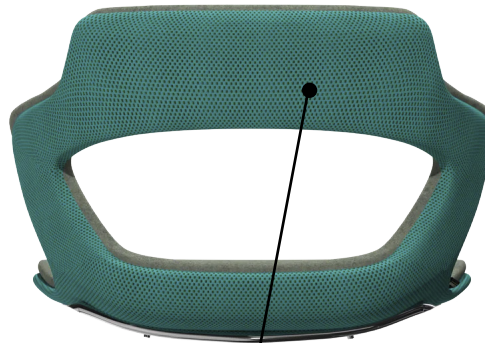

With two acoustic fabric options for the outer chair; *SPOCK* & *UNICOLOR WOOL*, and multiple options for leg style, you won't have any issues finding the look that suits your **VIBE!**

OUTER CHAIR FABRIC