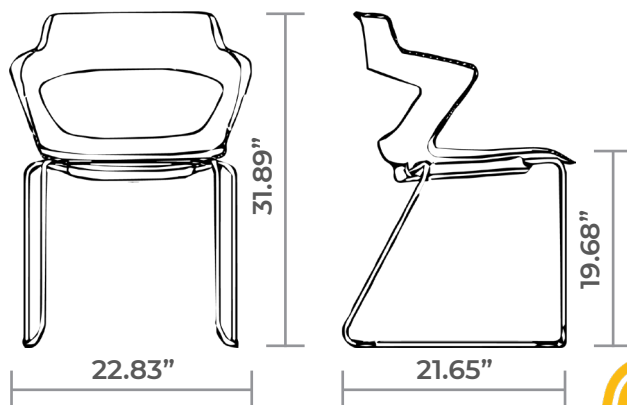

SOLID BEECH WOOD

CHAIR DIMENSIONS

Width	22.83"
Depth	18.90"
Height	31.89"
Seat Height	19.68"
Arm Height	27.95"

CHAIR DIMENSIONS

Width	22.83"
Depth	20.47"
Height	31.89"
Seat Height	19.68"
Arm Height	27.95"

METAL PENCIL FRAME

CHAIR DIMENSIONS

Width	22.83"
Depth	21.65"
Height	31.89"
Seat Height	19.68"
Arm Height	27.95"

METAL SLED FRAME

CHAIR DIMENSIONS

Width	22.83"
Depth	21.65"
Height	31.89"
Seat Height	19.68"
Arm Height	27.95"