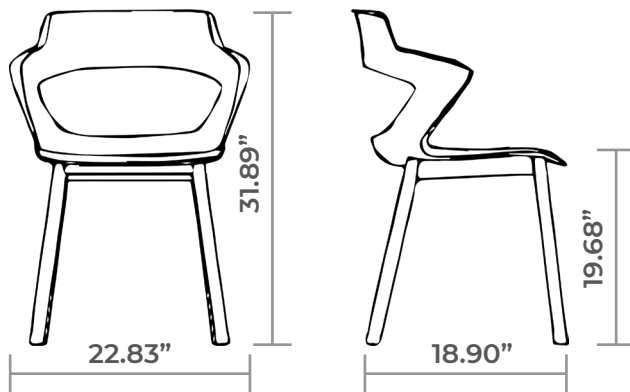

SOLID BEECH WOOD

CHAIR DIMENSIONS

Width	22.83"
Depth	18.90"
Height	31.89"
Seat Height	19.68"
Arm Height	27.95"

CHAIR DIMENSIONS

Width	22.83"
Depth	20.47"
Height	31.89"
Seat Height	19.68"
Arm Height	27.95"

METAL PENCIL FRAME

CHAIR DIMENSIONS

Width	22.83"
Depth	21.65"
Height	31.89"
Seat Height	19.68"
Arm Height	27.95"

METAL SLED FRAME

CHAIR DIMENSIONS

Width	22.83"
Depth	21.65"
Height	31.89"
Seat Height	19.68"
Arm Height	27.95"