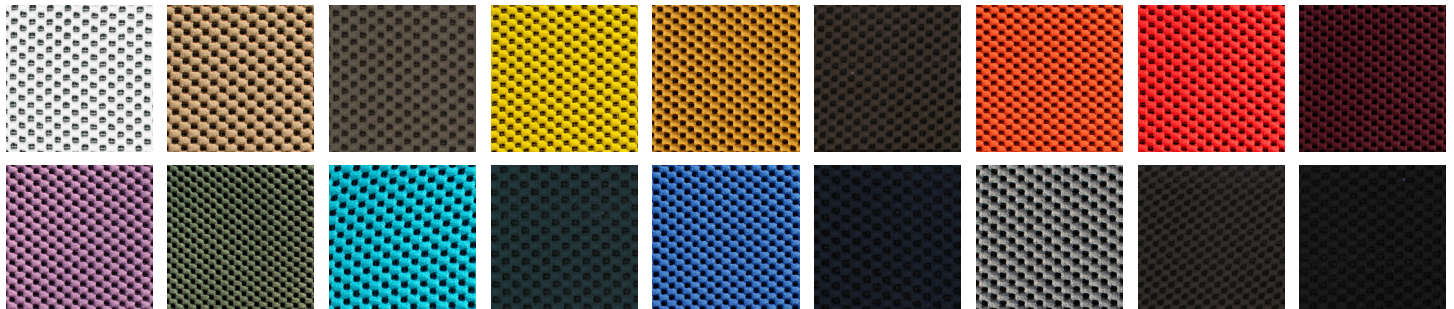

**CONFIDENCE
IN TEXTILES**
Tested for harmful substances
according to Oeko-Tex® Standard 100
1111052 Centexbel